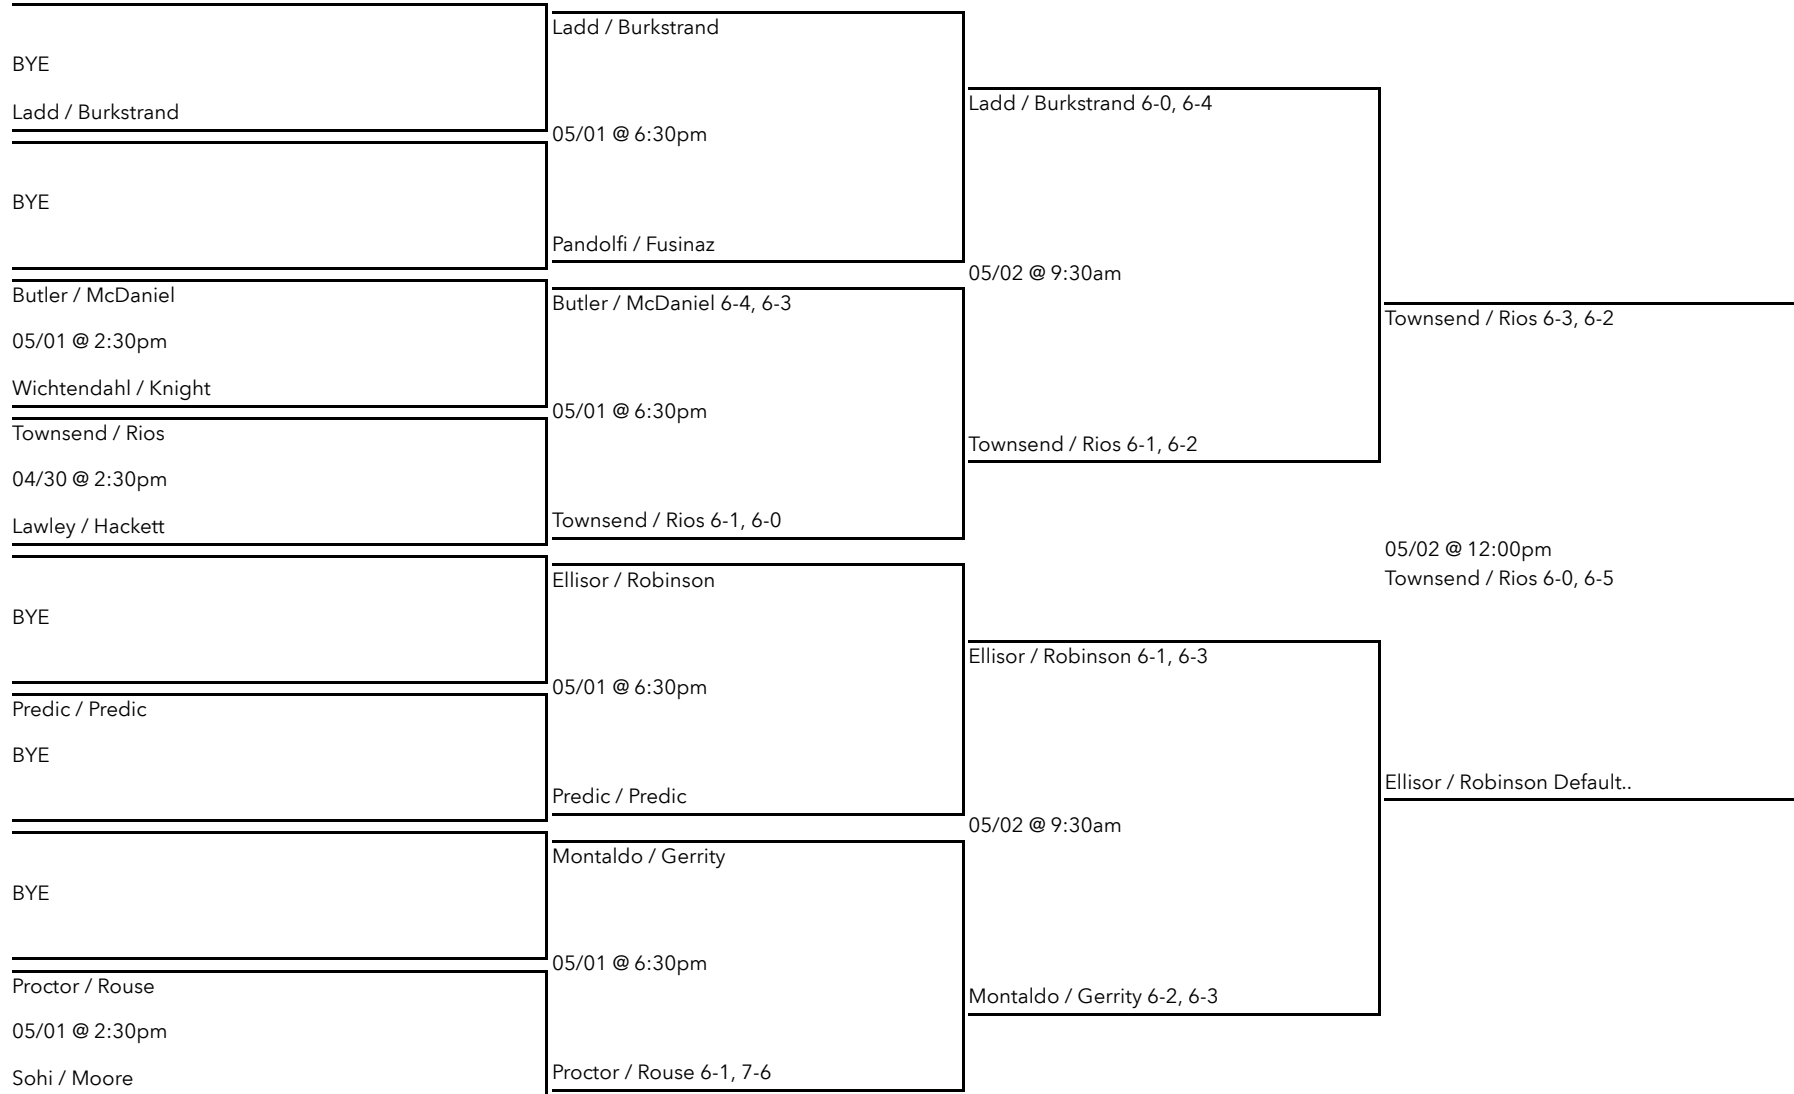

Proctor / Rouse
04/30 @ 11:15am
Stickrod / Hunczak

Stickrod / Hunczak 6-4, 6-4, 10-4
05/01 @ 9:30am

Stickrod / Hunczak 7-5, 6-4

BYE
Sohi / Moore

Sohi / Moore

Men's 8.0 Consolation 1

Men's Open 1

Walsh / Phillips