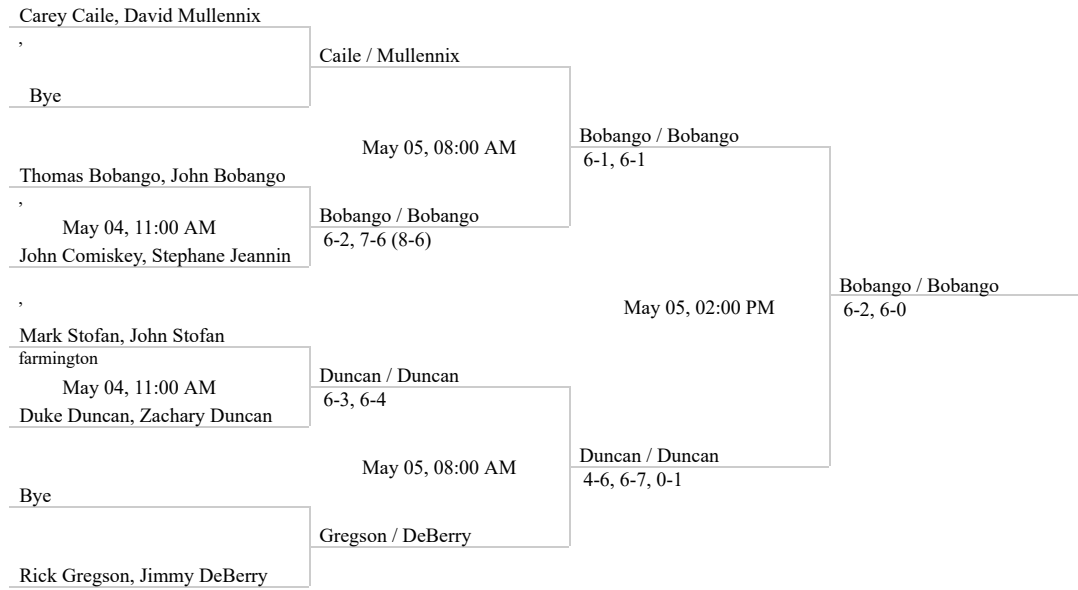

Men's Open

Men's Open Consolation

Men's A

Men's A Consolation

Men's B

Men's B Consolation

Men's C

Men's C Consolation

Round 2

Georges / Draughon , Fleming Island, FL

Bye

Lineberry / Scrogins ,

May 05, 11:00 AM O'Renck / Ferguson 6-2, 6-3

O'Renck / Ferguson ,

Round 3

Georges / Draughon , Fleming Island, FL