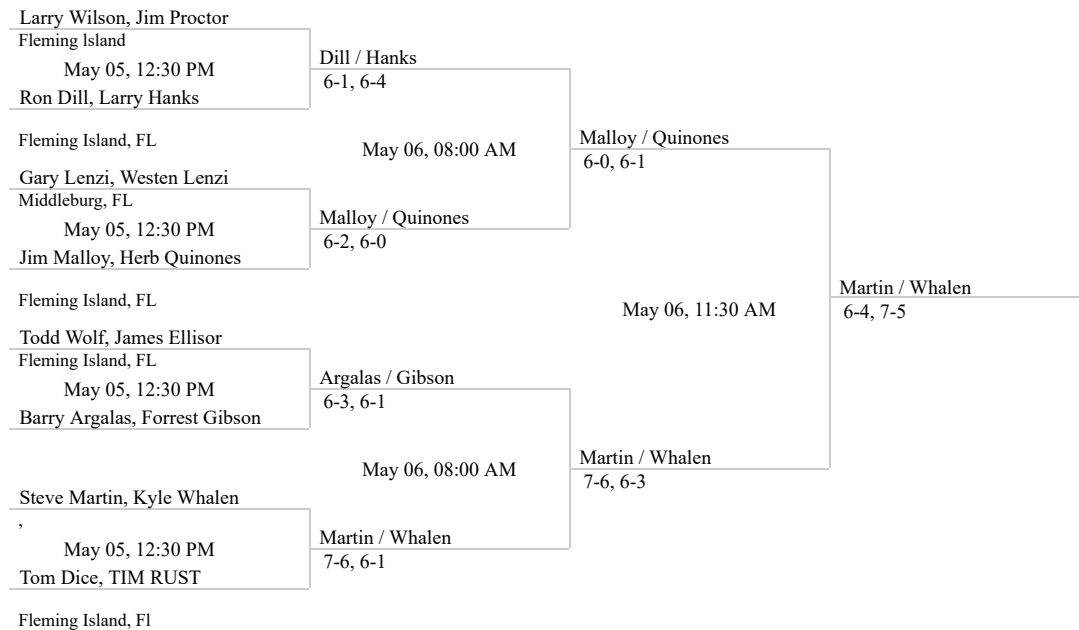

Men's Open

Men's Open Consolation

Men's A

Men's A Consolation

Men's B

Men's B Consolation

Men's C

Men's C Consolation

Round 2

Georges / Draughon , Fleming Island, FL

Bye

Lineberry / Scrogins ,

May 05, 11:00 AM O'Renck / Ferguson 6-2, 6-3

O'Renck / Ferguson ,

Round 3

Georges / Draughon , Fleming Island, FL