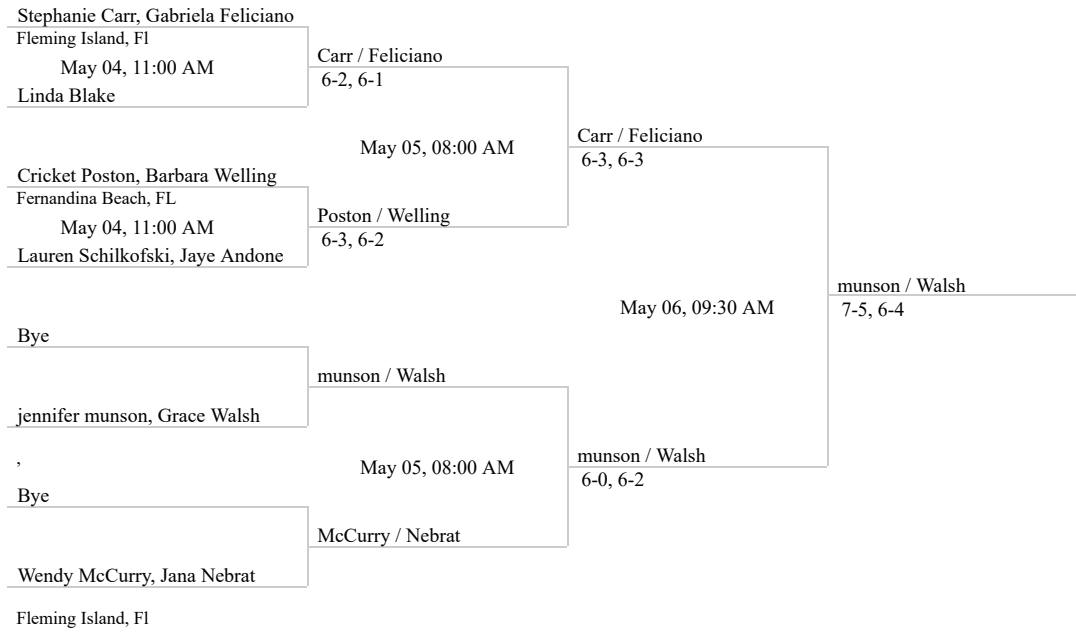

Women's Open