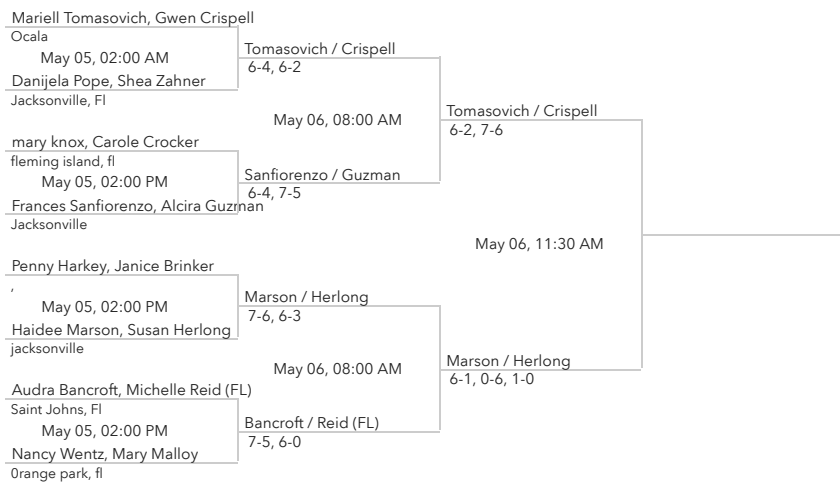

You are Currently Viewing: Women's A Consolation ▼ Printable View

Women's B

Women's B Consolation

Women's C

LaRee Moody, Cindy Mullennix Fleming Island, FL Bye	Moody / Mullennix				
Michelle Mendez, Shelley Leonard Jacksonville, FL May 04, 08:00 AM Toni McCormack, Kerry Reardon	McCormack / Reardon 6-1, 6-0	May 04, 11:00 AM	McCormack / Reardon 6-0, 6-4		
Fleming Island judy widergren, Nancy Stokes Bye	widergren / Stokes		May 05, 09:30 AM	Meyer / Hirsch 7-6, 3-6, 1-0	
Jackie Meyer, Maria Hirsch Orange Park, FL Bye	Meyer / Hirsch	May 04, 11:00 AM	Meyer / Hirsch 4-6, 6-2, 1-0		
Jen Mollicone, Juliane Zanoelo Fleming Island, FL Bye	Mollicone / Zanoelo		May 05, 03:30 PM	Alfano / Whalen 6-0, 2-6, 1-0	
Megan Alfano, Lauren Whalen May 04, 08:00 AM Amanda Vandenabeele, Diane Spera	Alfano / Whalen 7-5, 4-6, 1-0	May 04, 11:00 AM	Alfano / Whalen 6-4, 6-2, 1-0		
Fleming Island, FL Pat Braun, Diane Pinkerman Fleming Island, FL Bye	Braun / Pinkerman		May 05, 09:30 AM	Alfano / Whalen 6-2, 7-5	
Theresa Cumpstone, Suzi Taylor FLEMING ISLAND, FL May 04, 09:30 AM Carol Tuff, Becky Gillan	Tuff / Gillan 6-4, 6-1	May 04, 05:00 PM	Braun / Pinkerman 7-6 (7-3), 2-6, 1-0		
Fleming Island, FL Bye	Comiskey / Hansen		May 06, 09:30 AM	Comiskey / Hansen 6-2, 6-4	
Jennelle Comiskey, Maggie Hansen Bye	Comiskey / Hansen	May 04, 11:00 AM	Comiskey / Hansen 6-1, 6-3		
Ginger Jones, Christie Jones	Jones / Jones		May 05, 09:30 AM	Comiskey / Hansen 6-4, 6-1	
gina bradley, Alisa Blanchard May 04, 09:30 AM Shirley McAvoy, Dawn Crawford	McAvoy / Crawford 2-6, 7-6 (7-3), 1-0	May 04, 05:00 PM	Dodd / Rangeo 6-3, 6-4		
Fleming Island, FL Bye	Dodd / Rangeo		May 05, 03:30 PM	Comiskey / Hansen 6-3, 2-6, 1-0	
Stephanie Dodd, Lisa Rangeo	Lowe / Howard		May 05, 09:30 AM	Waroff / Broyles 6-2, 7-6 (8-6)	
Bye	Waroff / Broyles	May 04, 11:00 AM	Waroff / Broyles 6-2, 6-1		
Tamera Lowe, Rosemary Howard Fleming Island, FL Bye	Waroff / Broyles		May 05, 09:30 AM	Waroff / Broyles 6-2, 6-1	
Jill Waroff, Hailey Broyles Fleming Island, FL Robin De La Hunt, Aimee Davidow	diaz / Taylor 6-4, 6-4	May 04, 11:00 AM	diaz / Taylor 6-3, 5-7, 0-1		
May 04, 08:00 AM joanne diaz, Debra Taylor	Duhaylungsod / Sleiman				
St. Marys, GA Bye					
Jocelyn Duhaylungsod, Janie Sleiman Jacksonville, FL					